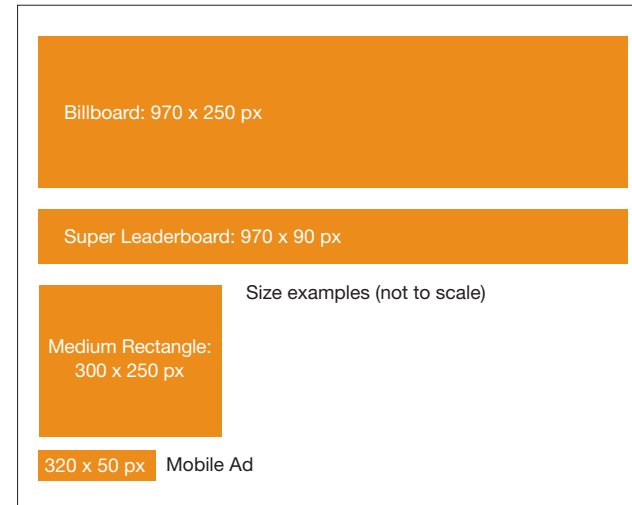

Build an Engaging Brand With Over 86,000 Spa Professionals Dedicated to the Advancement of Skin Care

- 86,000 Registered Website Users
- 60,600 Average Monthly Visitors
- 132,300 Average Monthly Pageviews

Pick Your Position

Header Position

Billboard Ad + Mobile Ad*: 970 x 250 px

$120/1,000 impressions (example 10,000 impressions $1,200)

Super Leaderboard Ad + Mobile Ad*: 970 x 90 px

$100/1,000 impressions (example 10,000 impressions $1,000)

Mobile Ad*: 320 x 50 px included with purchase

In-Line Position

Medium Rectangle: 300 x 250 px

$90/1,000 impressions (example 10,000 impressions $900)

Footer Position

Super Leaderboard Ad + Mobile Ad*: 970 x 90 px

$90/1,000 impressions (example 10,000 impressions $900)

Mobile Ad*: 320 x 50 px included with purchase

Minimum of 10,000 Impressions (per month per ad position)

Specifications

72dpi, .jpg or .gif format and click-through URL

Must book at least 4 weeks before the run date.

Material is due 2 weeks before the run date.